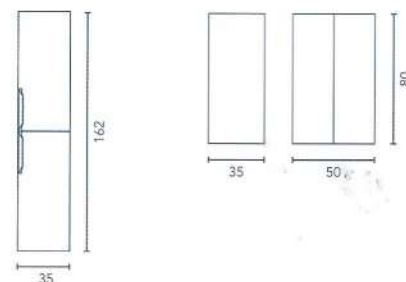

ACABADOS

- Blanco Nature
- Beige Nature
- Arena Mate
- Blanco Mate